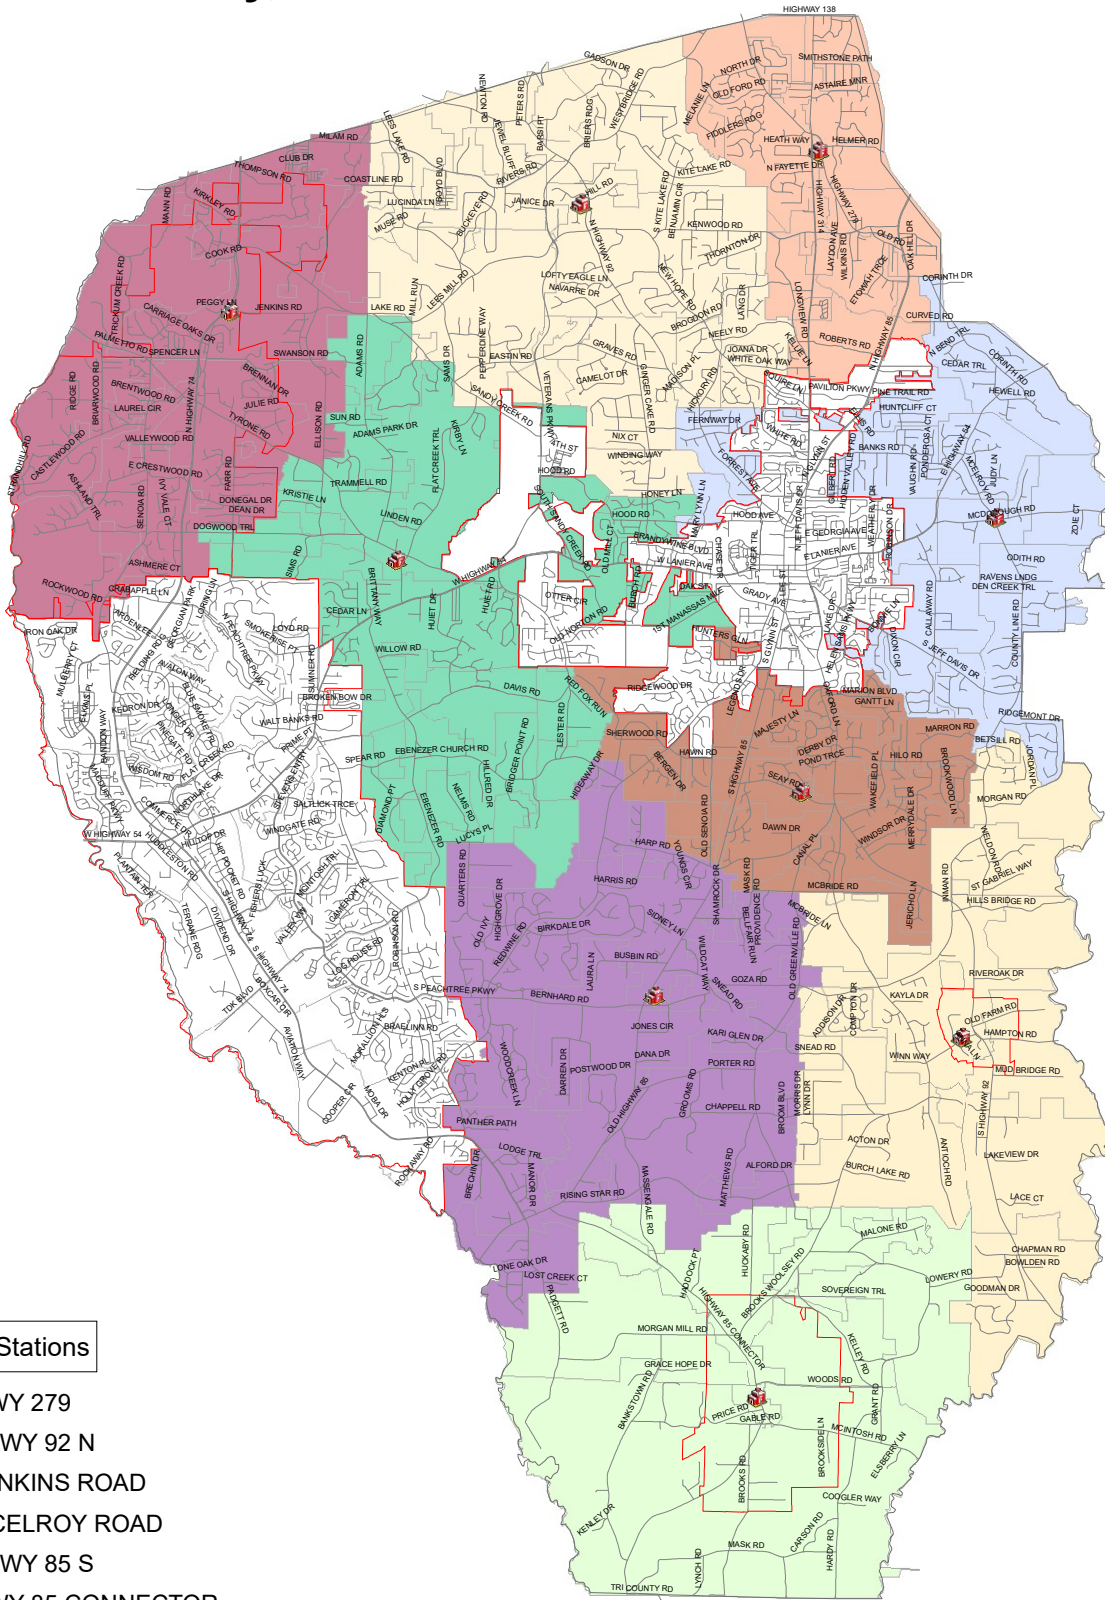

# Fire & Emergency Services Response Zones Fayette County, GA

 Fire Stations

- #1 450 HWY 279
- #2 1330 HWY 92 N
- #3 420 JENKINS ROAD
- #4 278 MCELROY ROAD
- #5 1830 HWY 85 S
- #6 903 HWY 85 CONNECTOR
- #7 220 HAMPTON ROAD
- #10 195 SEAY ROAD
- #11 212 FLAT CREEK TRAIL