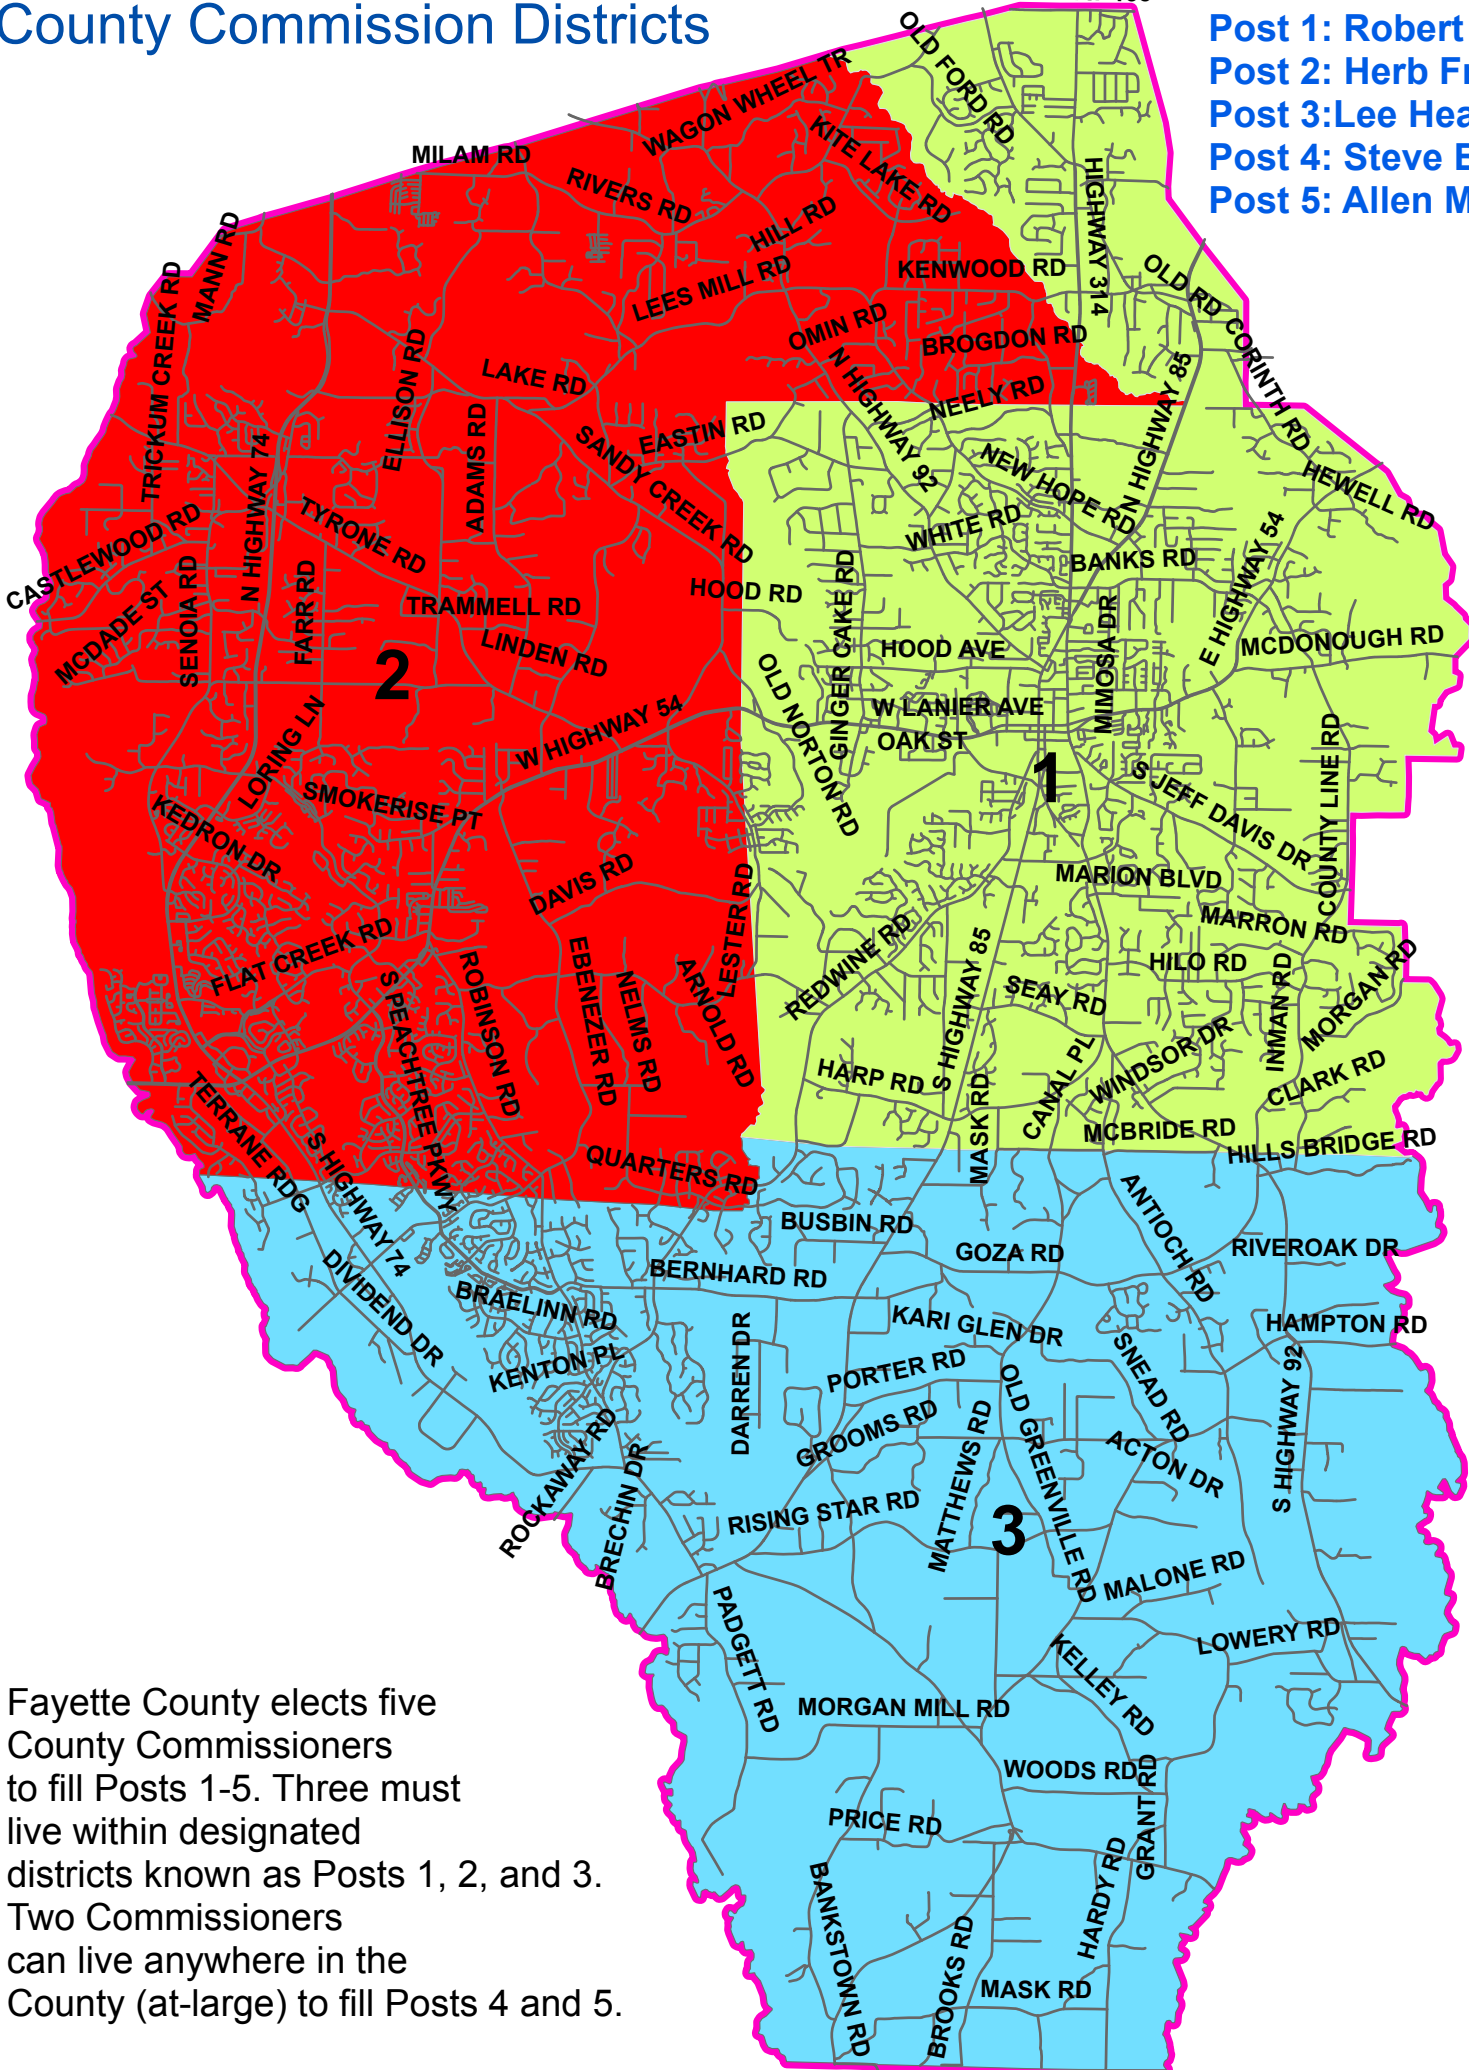

County Commission Districts

HIGHWAY 138

- Post 1: Robert Horgan
- Post 2: Herb Frady
- Post 3: Lee Hearn
- Post 4: Steve Brown
- Post 5: Allen McCarty

Fayette County elects five County Commissioners to fill Posts 1-5. Three must live within designated districts known as Posts 1, 2, and 3. Two Commissioners can live anywhere in the County (at-large) to fill Posts 4 and 5.